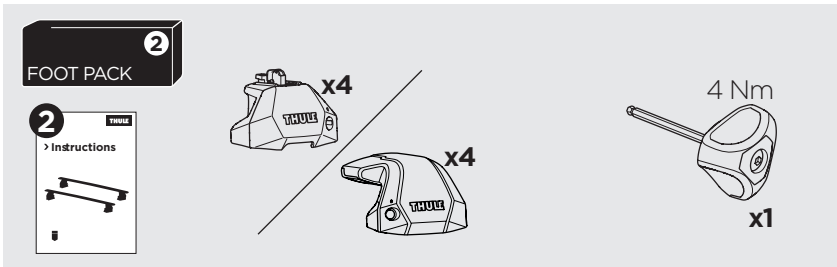

1

Kit 187048

MERCEDES E-Class (W213), 4-dr Sedan, 16-

ISO 11154-E

This kit is only for vehicles with fixpoint mounting.

3

4

5