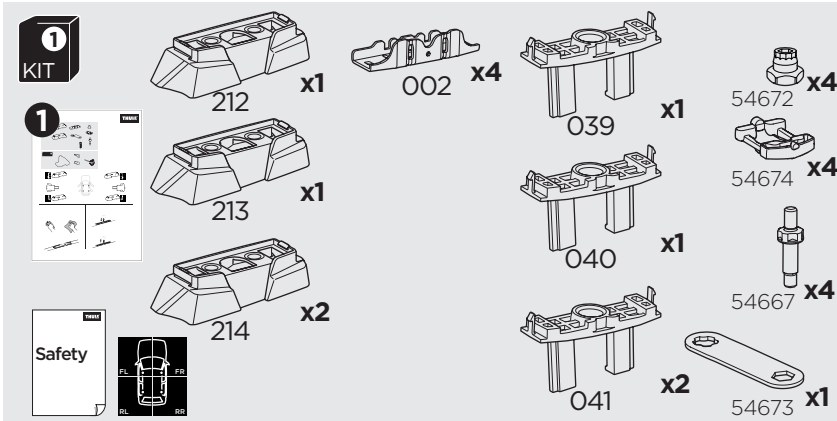

1

Kit 187048

MERCEDES E-Class (W213), 4-dr Sedan, 16-

ISO 11154-E

This kit is only for vehicles with fixpoint mounting.

3

4

5