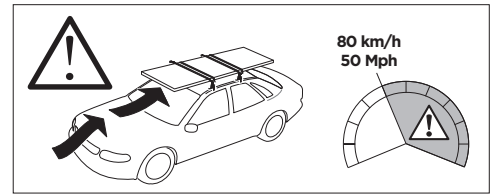

1

Kit 187048

MERCEDES E-Class (W213), 4-dr Sedan, 16-

ISO 11154-E

This kit is only for vehicles with fixpoint mounting.

3

4

5