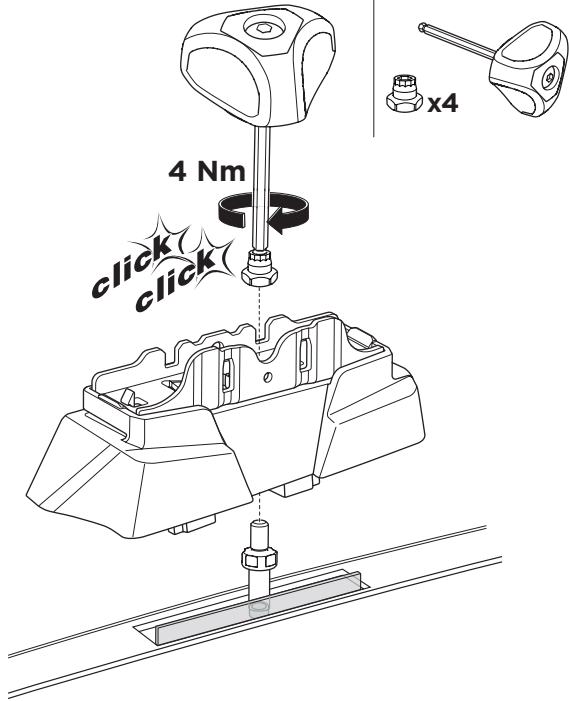

1

Kit 187048

MERCEDES E-Class (W213), 4-dr Sedan, 16-

ISO 11154-E

This kit is only for vehicles with fixpoint mounting.

3

4

5