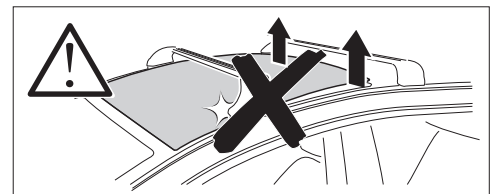

1

Kit 187048

MERCEDES E-Class (W213), 4-dr Sedan, 16-

ISO 11154-E

This kit is only for vehicles with fixpoint mounting.

3

4

5