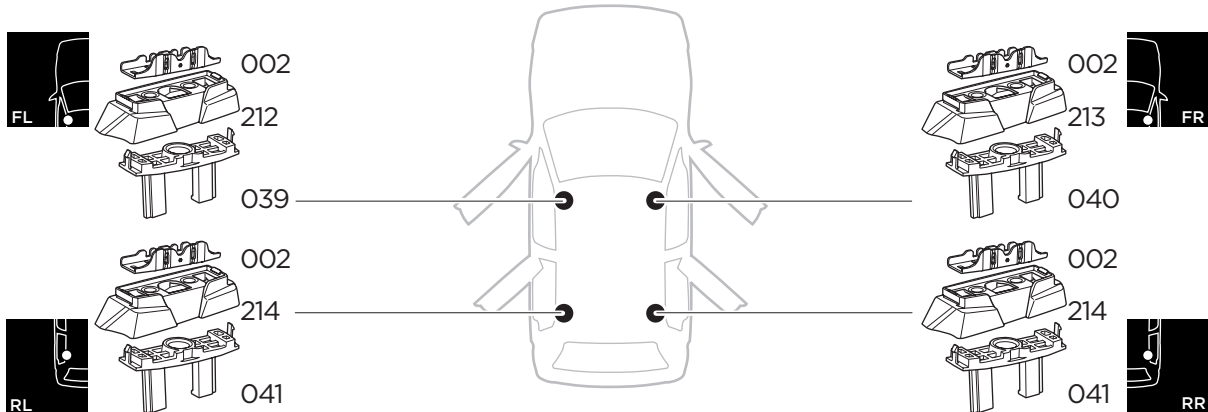

1

Kit 187048

MERCEDES E-Class (W213), 4-dr Sedan, 16-

ISO 11154-E

This kit is only for vehicles with fixpoint mounting.

3

4

5