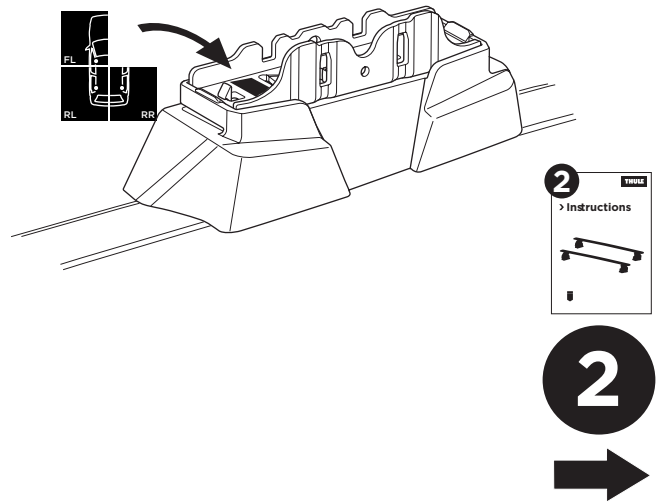

1

Kit 187048

MERCEDES E-Class (W213), 4-dr Sedan, 16-

ISO 11154-E

This kit is only for vehicles with fixpoint mounting.

3

4

5