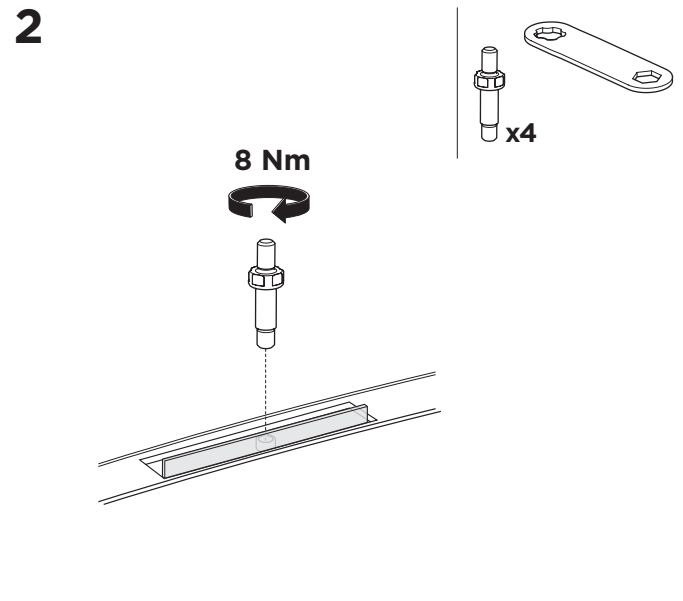

1

Kit 187048

MERCEDES E-Class (W213), 4-dr Sedan, 16-

ISO 11154-E

This kit is only for vehicles with fixpoint mounting.

3

4

5