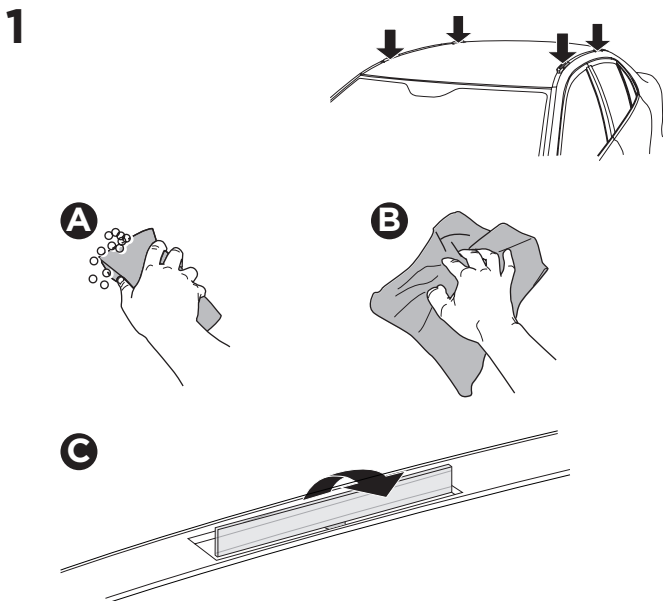

1

Kit 187048

MERCEDES E-Class (W213), 4-dr Sedan, 16-

ISO 11154-E

This kit is only for vehicles with fixpoint mounting.

3

4

5