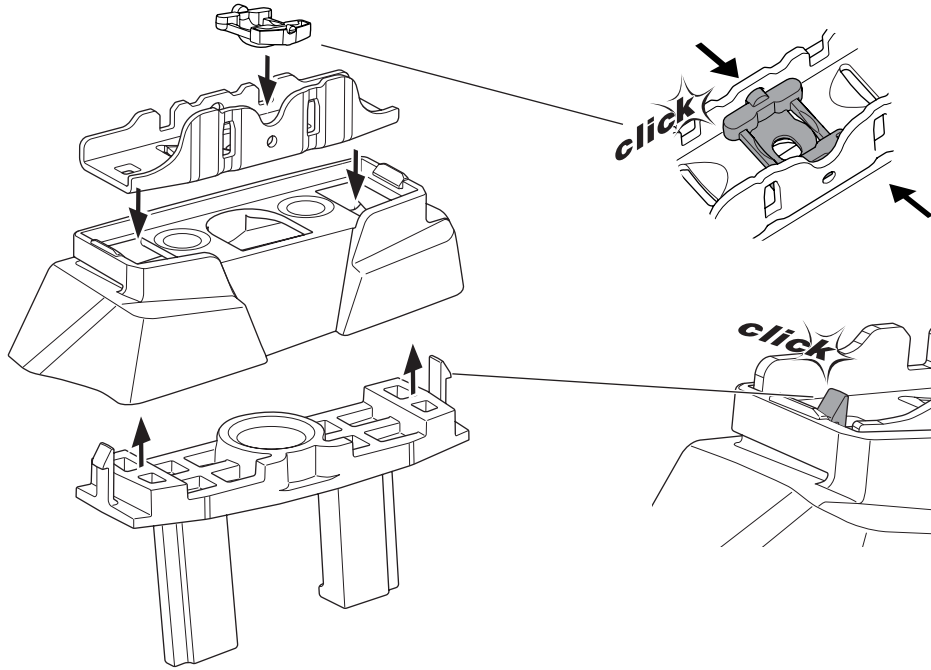

1

Kit 187048

MERCEDES E-Class (W213), 4-dr Sedan, 16-

ISO 11154-E

This kit is only for vehicles with fixpoint mounting.

3

4

5